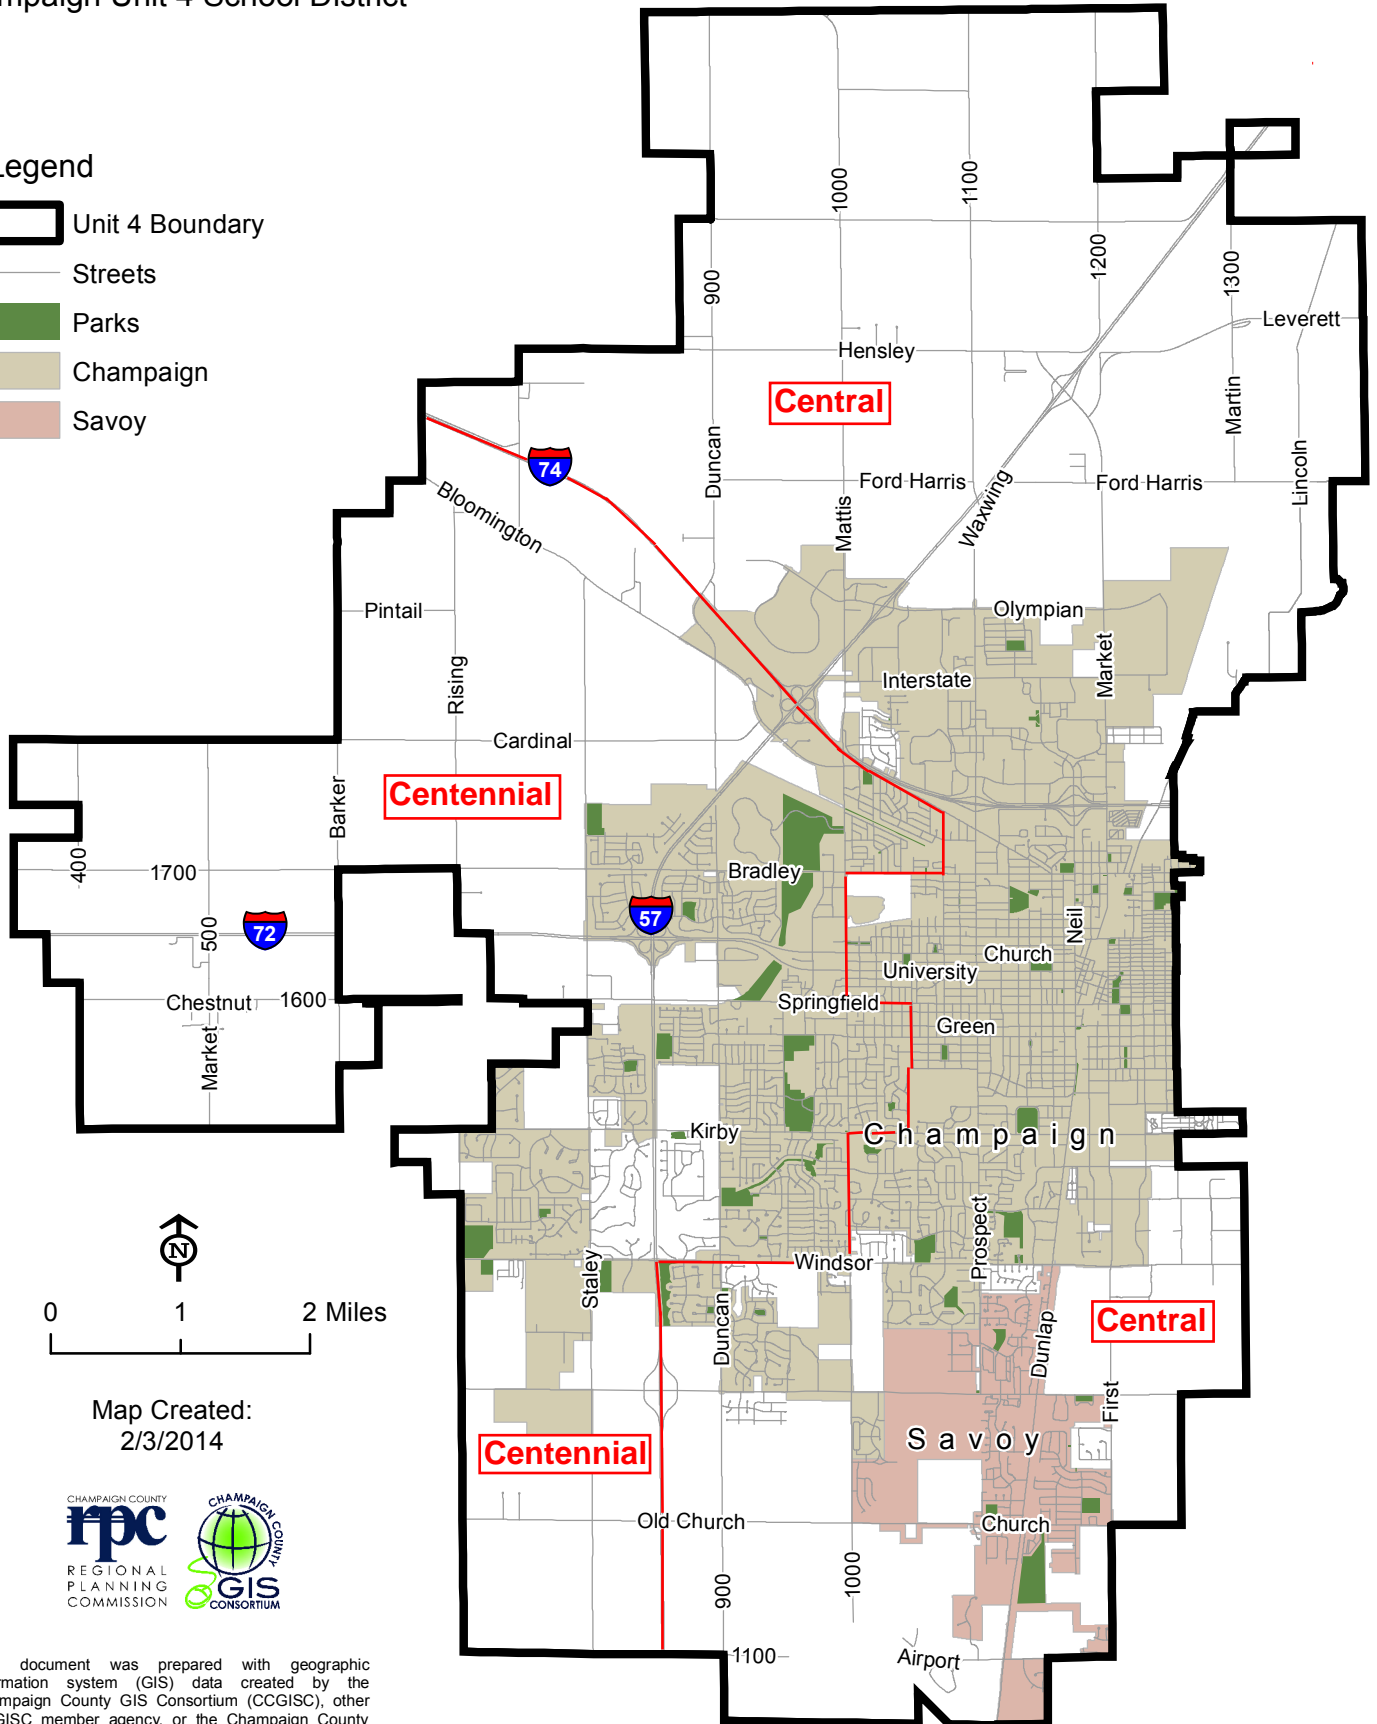

School District Boundary

Champaign Unit 4 School District

Legend

-  Unit 4 Boundary
-  Streets
-  Parks
-  Champaign
-  Savoy

Map Created:
2/3/2014

This document was prepared with geographic information system (GIS) data created by the Champaign County GIS Consortium (CCGIS), other CCGISC member agency, or the Champaign County Regional Planning Commission. These entities do not guarantee the accuracy or suitability of GIS data for any purpose. The GIS data within this document is intended to be used as a general index of spatial information and not intended for resolution of legal matters.